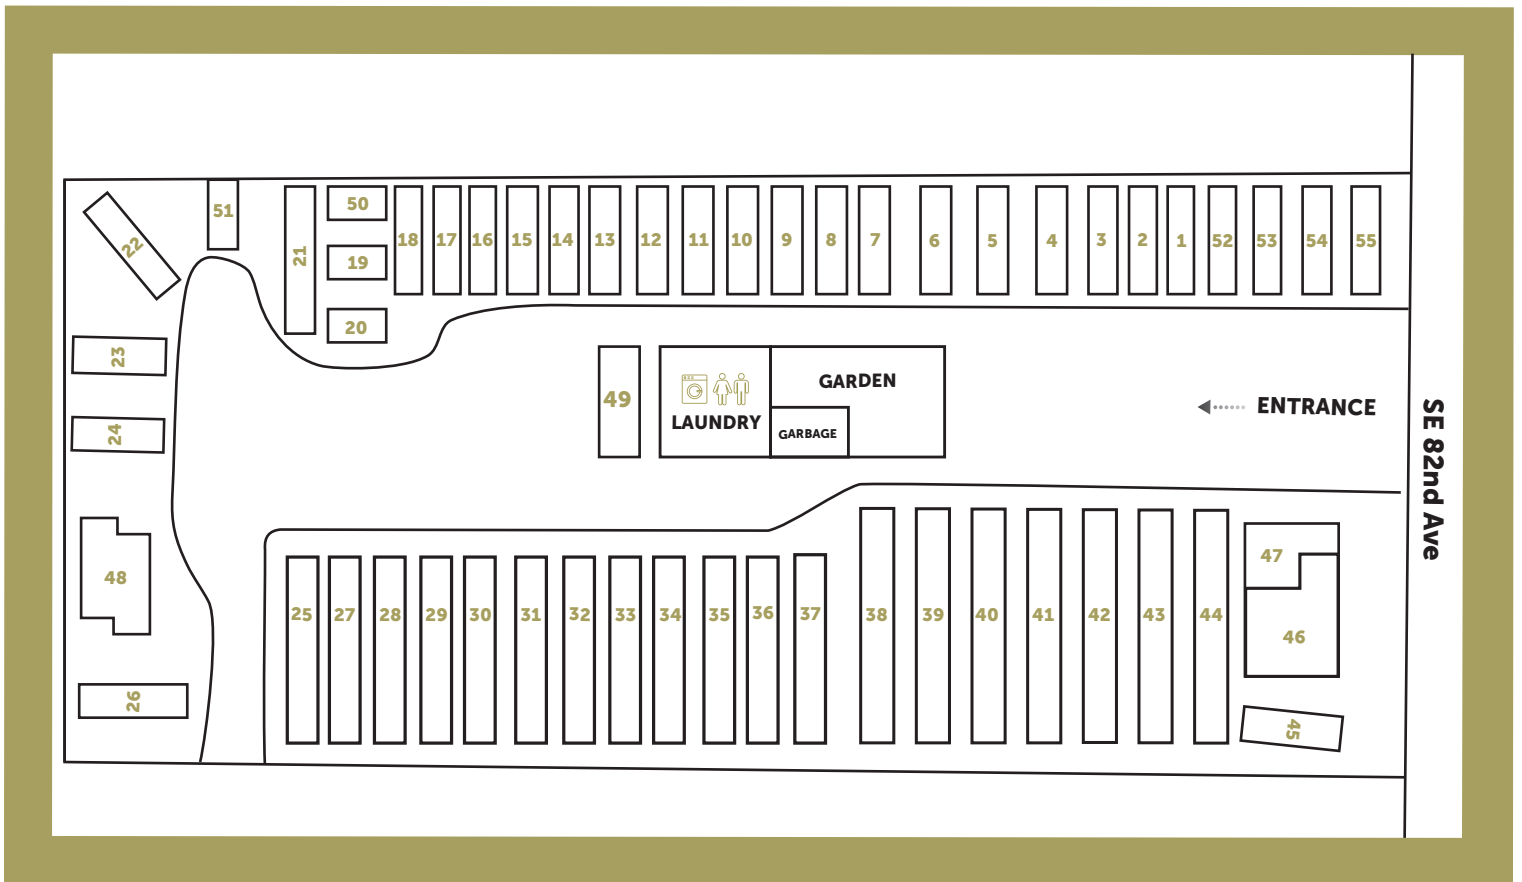

PORTLAND PINES MH & RV PARK

AN ALL-AGE PRIVATE COMMUNITY

7911 SE 82nd Ave Portland OR 97266

FIND YOUR HOME TODAY

montechristocommunities.com/portland-pines-mh-and-rv-park